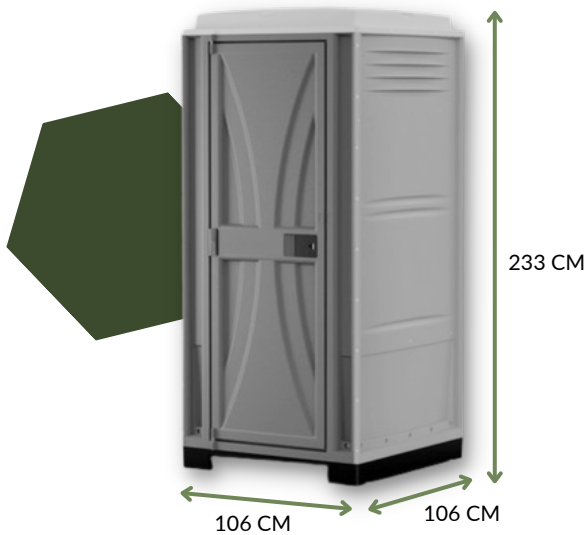

RE-CIRCULATING PORTABLE CHEMICAL TOILET

The Re-circulating Portable Chemical toilet has either a hand pump or a foot pump. The Re-circulating Portable Chemical toilet does not require mains drainage or power.

FEATURES:

- ✓ RE-CIRCULATING FLUSH PUMP
- ✓ INTERIOR TOILET LOCK
- ✓ HSE APPROVED WASH-BASIN
- ✓ TRANSLUCENT ROOF TO ALLOW DAYLIGHT IN
- ✓ HSE APPROVED WASH-BASIN