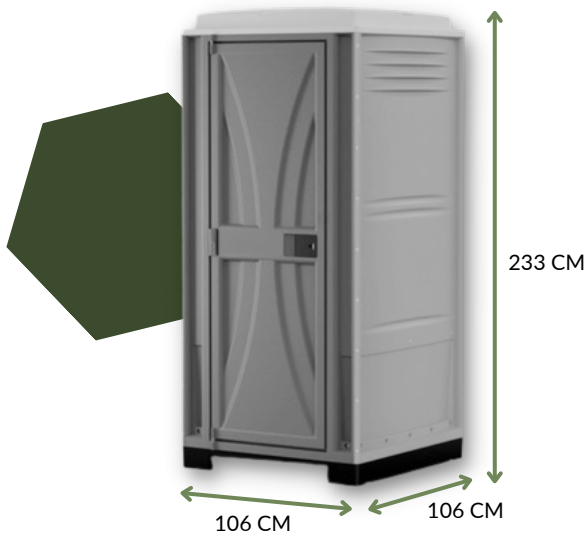

# RE-CIRCULATING PORTABLE CHEMICAL TOILET

The Re-circulating Portable Chemical toilet has either a hand pump or a foot pump. The Re-circulating Portable Chemical toilet does not require mains drainage or power.

## FEATURES:

- ✓ RE-CIRCULATING FLUSH PUMP
- ✓ FREE WEEKLY SERVICE
- ✓ HSE APPROVED WASH-BASIN
- ✓ TOILET PAPER
- ✓ HAND WASH
- ✓ INTERIOR TOILET LOCK
- ✓ TRANSLUCENT ROOF TO ALLOW DAYLIGHT IN